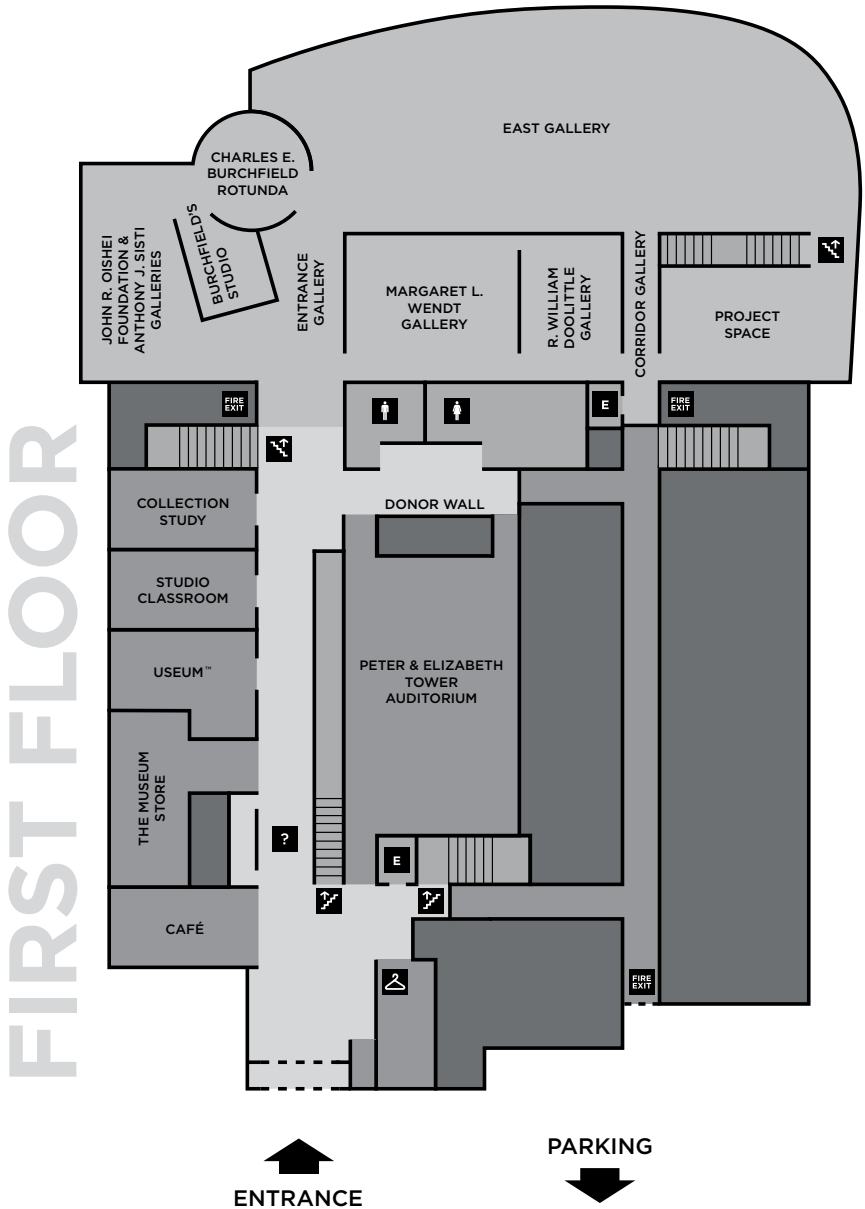

BURCHFIELD PENNEY ART CENTER

at Buffalo State College

www.BurchfieldPenney.org

? VISITOR SERVICES

♀ WOMENS RESTROOM

↕ STAIRCASE

🧥 COAT CHECK & LOCKERS

♂ MENS RESTROOM

E ELEVATOR

SECOND FLOOR

The Museum For Western New York Arts
1300 Elmwood Avenue Buffalo, NY 14222