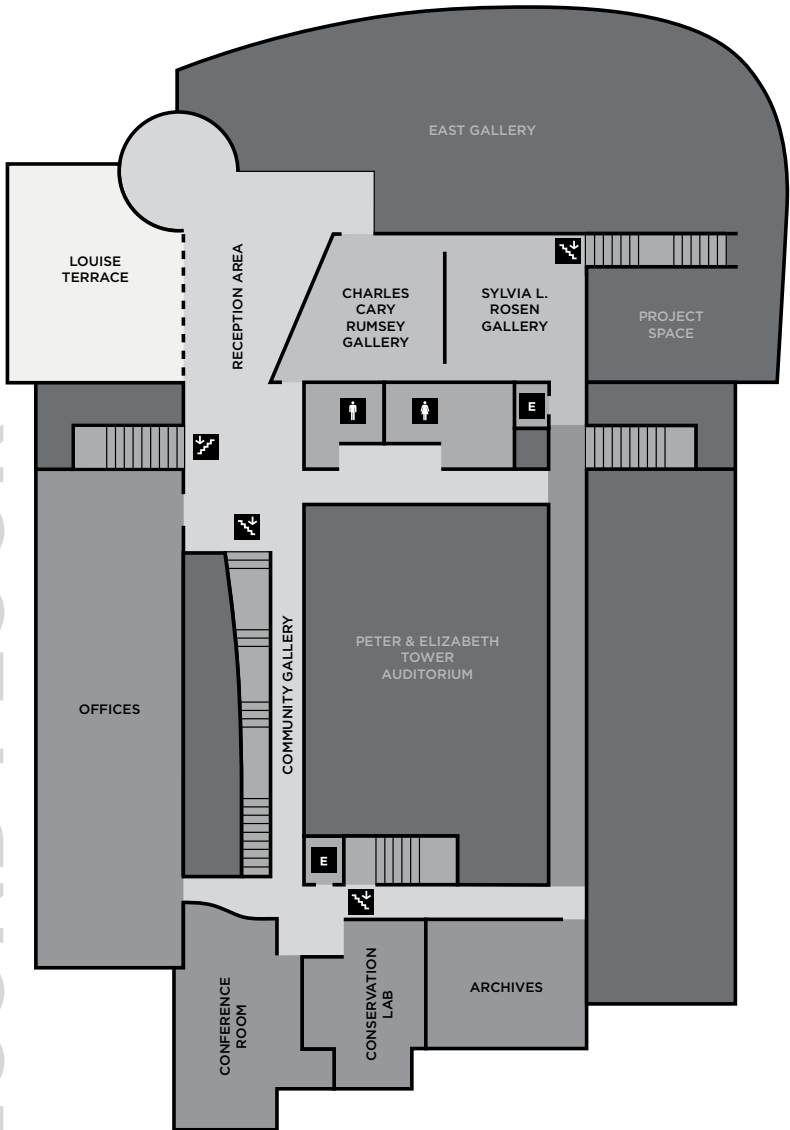

BURCHFIELD PENNEY ART CENTER

at Buffalo State College

www.BurchfieldPenney.org

? VISITOR SERVICES

♀ WOMENS RESTROOM

↕ STAIRCASE

🧥 COAT CHECK & LOCKERS

♂ MENS RESTROOM

E ELEVATOR

SECOND FLOOR

The Museum For Western New York Arts
1300 Elmwood Avenue Buffalo, NY 14222