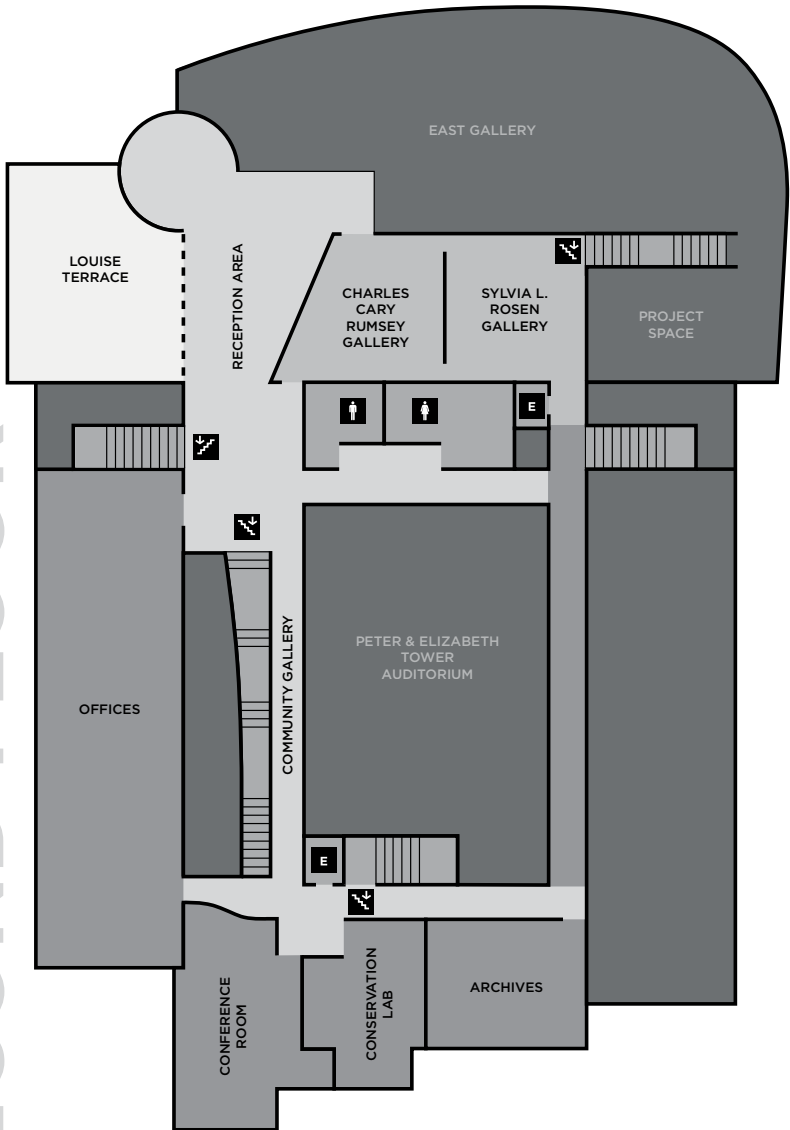

# BURCHFIELD PENNEY ART CENTER

*at Buffalo State College*

[www.BurchfieldPenney.org](http://www.BurchfieldPenney.org)

? VISITOR SERVICES

♀ WOMENS RESTROOM

↕ STAIRCASE

🧥 COAT CHECK & LOCKERS

♂ MENS RESTROOM

E ELEVATOR

# SECOND FLOOR

The Museum For Western New York Arts  
1300 Elmwood Avenue Buffalo, NY 14222